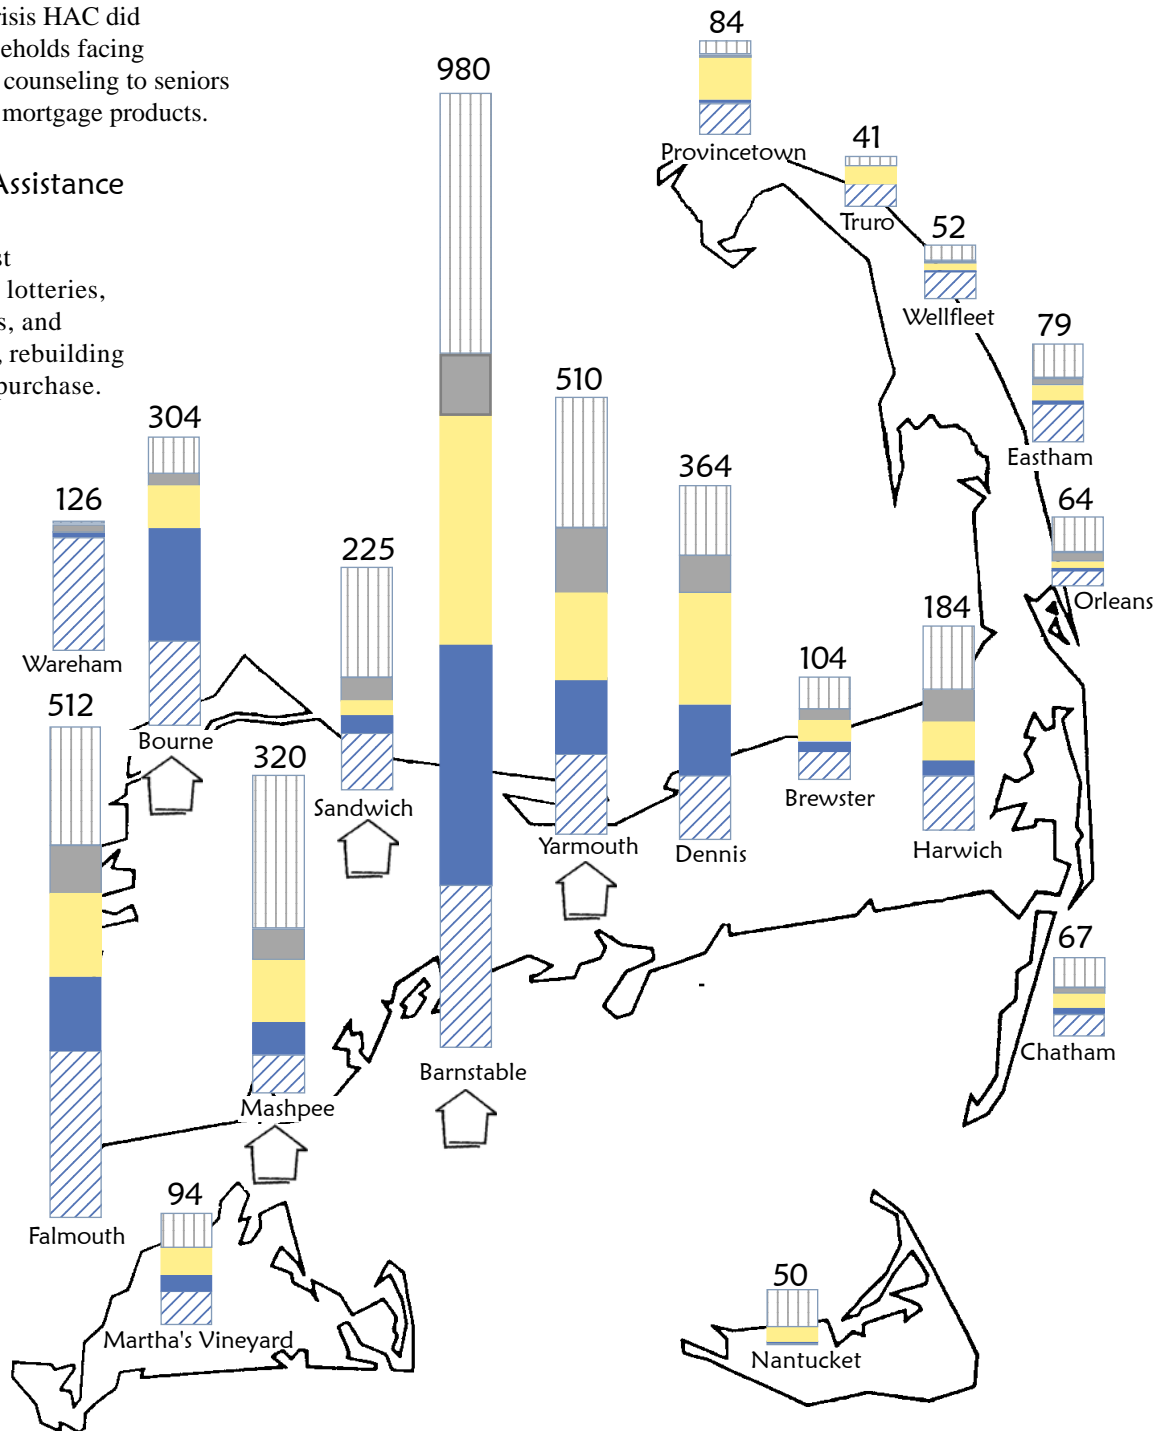

Number of Households Served by Housing Assistance Corporation in 2009

Key:

Foreclosure and Reverse Mortgage Counseling

In response to the foreclosure crisis HAC did individual counseling with households facing foreclosure. HAC also provides counseling to seniors (age 62 and over) about reverse mortgage products.

Home Ownership Assistance and Counseling

Downpayment and closing cost assistance, affordable housing lotteries, resale of deed-restricted homes, and workshops in financial literacy, rebuilding your credit and pre- and post-purchase.

Rental Assistance
Federal and state rental subsidies for families and disabled and elderly individuals.

Project Prevention
Rental and mortgage assistance to prevent families and individuals from becoming homeless.

Energy Conservation & Improvements
Weatherization, heating system repair, energy audits.

= Communities where HAC worked on developing affordable housing in 2009.

In 2009 HAC helped 10,053 households with their housing through programs, sheltering, and housing referrals.

NOAH Center

547
different individuals

Family Shelters

231
families
(349 children)

Housing Consumer Education

4,953
households
(received information about housing options)